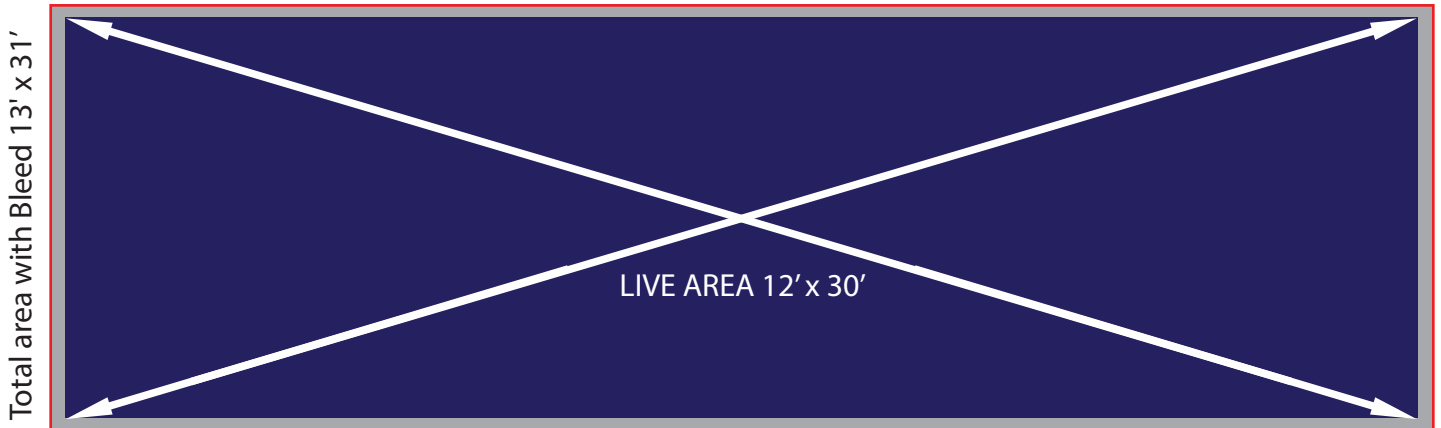

# 12' x 30' POSTER

## DESIGN AND FINISHING SPECIFICATIONS

LIVE AREA 12' x 30'

6 inch bleed is required.

Total area with Bleed 13' x 31'