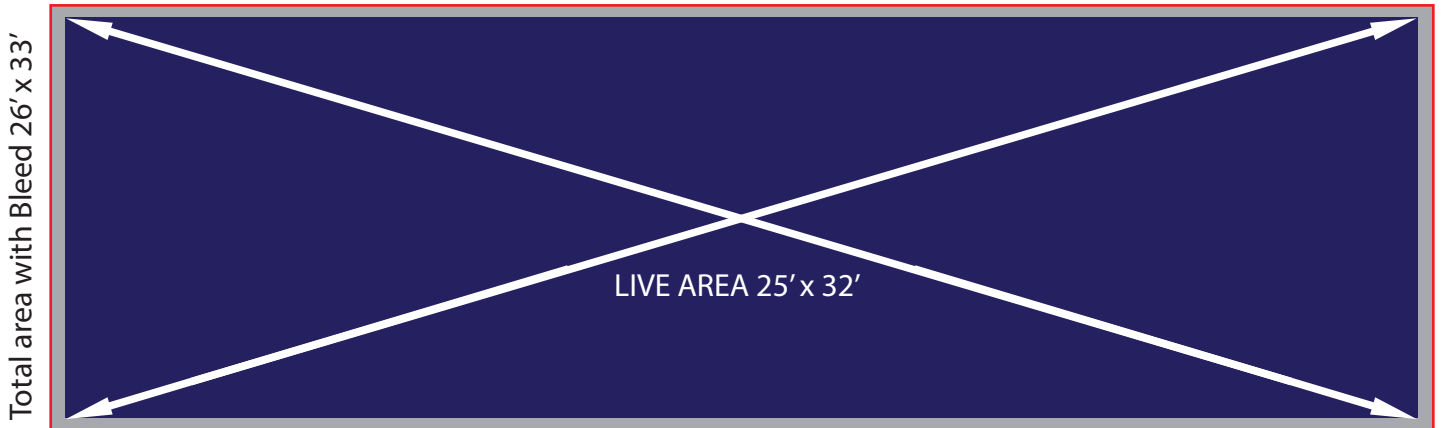

# 25' x 32' BULLETIN

## DESIGN AND FINISHING SPECIFICATIONS

 LIVE AREA 25' x 32'  6 inch bleed is required.  Total area with Bleed 26' x 33'

### FINISHING SPECIFICATIONS

Live image area 25' x 32'

6" bleed with 3" pockets required

Total area 26' x 33'