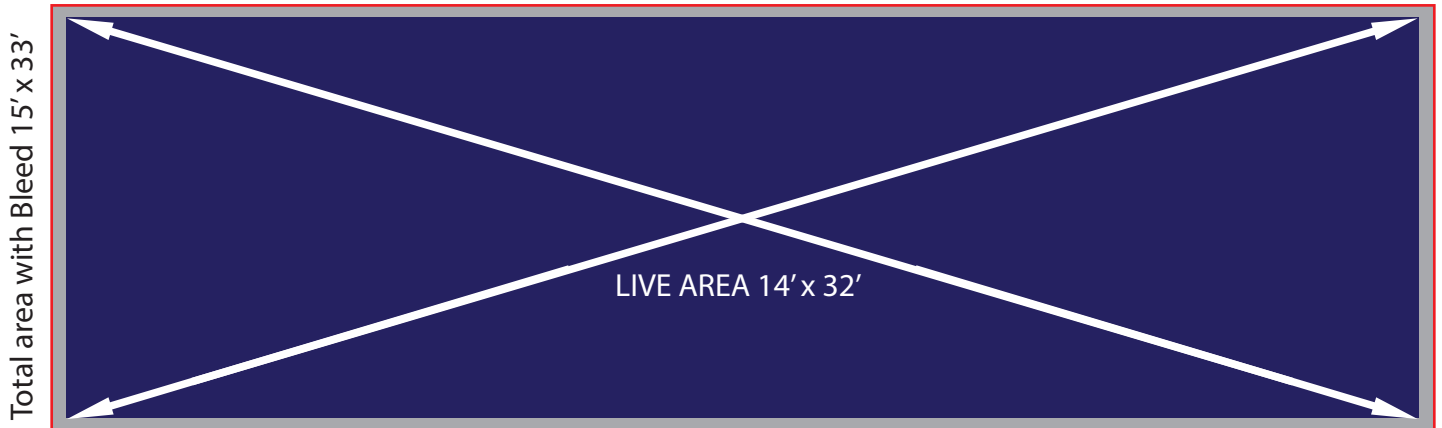

# 14' x 32' BULLETIN

## DESIGN AND FINISHING SPECIFICATIONS

■ LIVE AREA 14' x 32'   ■ 6 inch bleed is required.   □ Total area with Bleed 15' x 33'

To insure the highest quality, the following digital file guidelines are recommended for billboard production:

**Adobe Photoshop:** Image size :

1"=1' (one inch = one foot) Scale @ 300 dpi  
Please add 1" in canvas size for bleed.

### FINISHING SPECIFICATIONS

Live image area 14' x 32'

6" bleed with 3" pockets required

Total area 15' x 33'