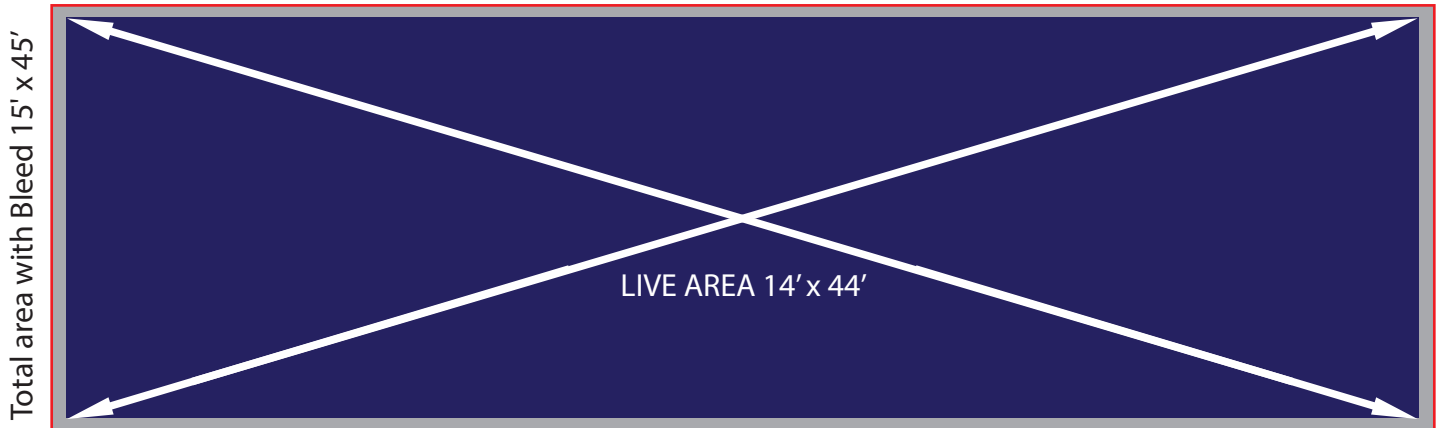

# 14' x 44' BULLETIN

## DESIGN AND FINISHING SPECIFICATIONS

 LIVE AREA 14' x 44'    6 inch bleed is required.    Total area with Bleed 15' x 45'

To insure the highest quality, the following digital file guidelines are recommended for billboard production:

**Adobe Photoshop:** Image size :

1"=1' (one inch = one foot) Scale @ 300 dpi  
Please add 1" in canvas size for bleed.